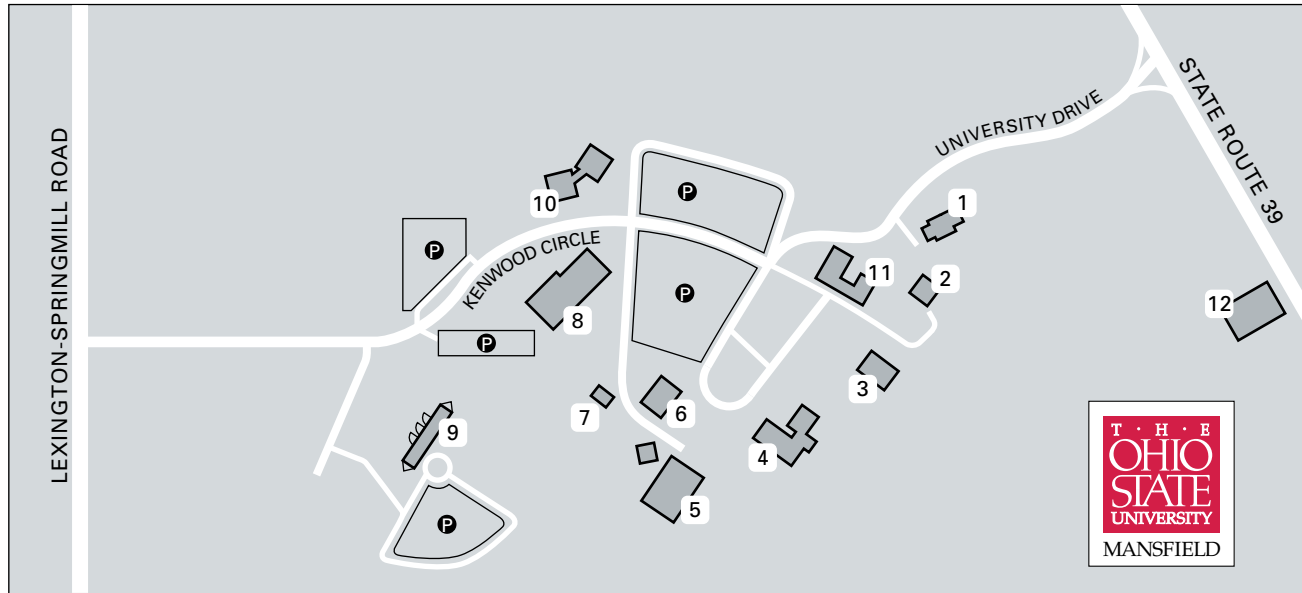

Ohio State Mansfield Campus

Campus Key

1. Child Development Center
2. Schuttera Service Center
3. Campus Recreation Center
4. Ovalwood Hall/Founders Auditorium/Pearl Conard Gallery/Cyber Bar
5. Bromfield Hall/Conard Learning Center
6. Eisenhower Memorial Center
7. Campus Bookstore
8. Fallerius Technical Education Center
9. Health Sciences Building
10. Kee Hall
11. Riedl Hall
12. Molyet Village Apartments